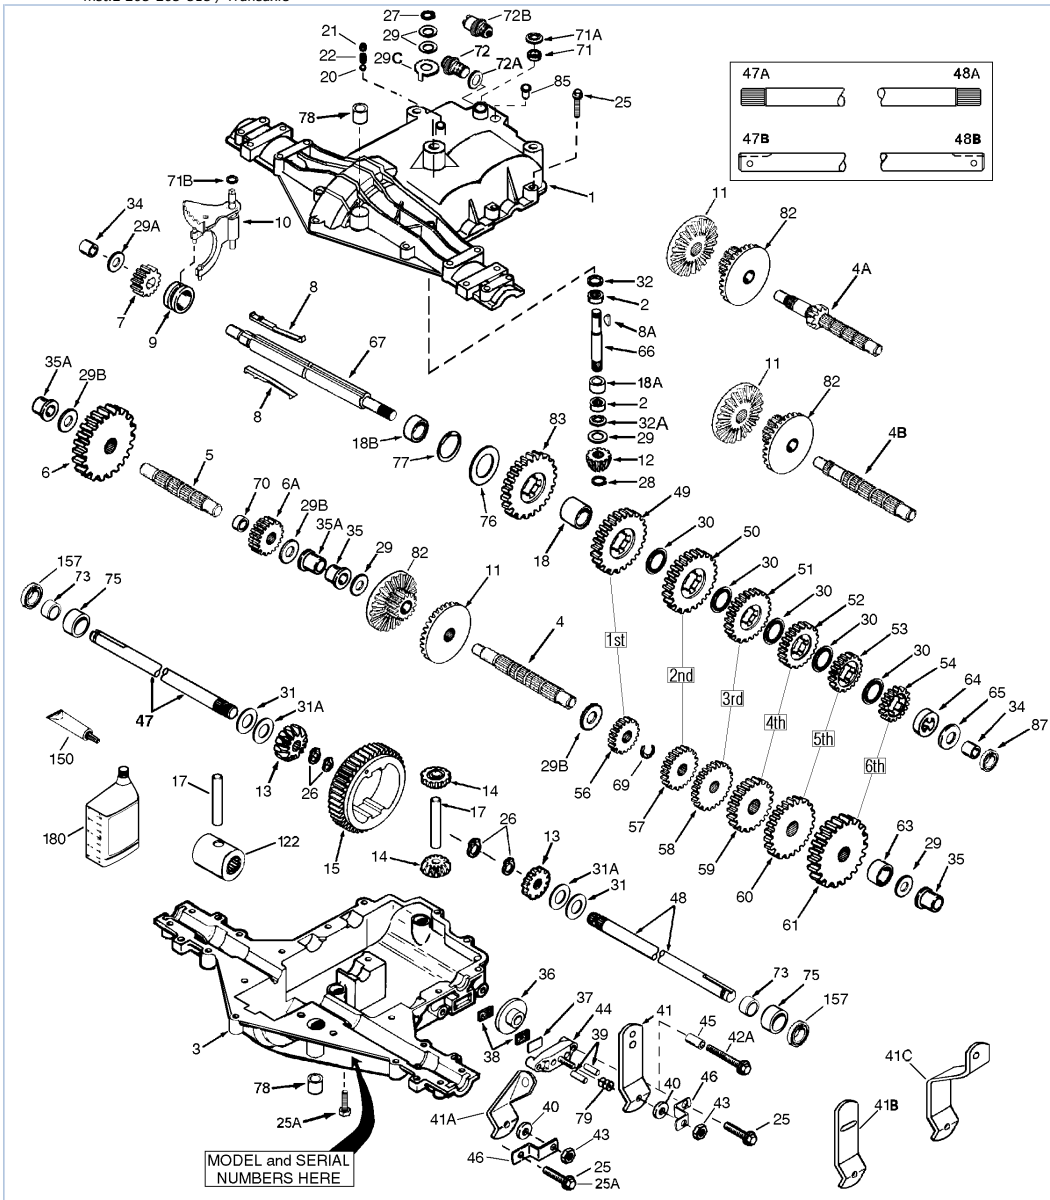

mst.2 205-205-515 / Transaxle

Part List

mst.2 205-205-515 / Transaxle

REF #	ITEM #	DESCRIPTION	QTY	REMARK
1	772138	Transaxle Cover	1	
2	780086A	Needle Bearing	2	
3	770123	Transaxle Case	1	
4	776395	Countershaft	1	
5	776397	Output Shaft	1	
6	778331	Spur Gear (38 teeth)	1	
6A	778332	Spur Gear (15 teeth-steel)	1	
7	778330	Spur Gear (11 teeth-steel)	1	
8	792136A	Shift Key	2	
9	784352	Shift Collar	1	
10	784378	Shift Rod & Fork	1	
11	778334	Bevel Gear (30 teeth)	1	
12	778309	Input Bevel Pinion (13 teeth)	1	
13	778327	Bevel Gear (16 teeth-steel)(Incl. 14)	2	
14	778327	Bevel Gear (16 teeth-steel)(Incl. 13)	2	
15	778312A	Ring Gear (43 teeth)	1	
17	786139	Drive Pin	1	
18	786102	Spacer	1	
20	792077A	Ball 5/16" dia	1	
21	792078	Set Screw 3/8-16 x 3/8"	1	
22	792079	Spring	1	
25	792073A	Screw 1/4-20 x 1-1/4"	18	
26	792125	Retaining Ring (pkg of 2)	4	
27	792035	Retaining Ring	1	
28	788040	Retaining Ring	1	
29	780072	Washer	6	
29A	780160	Washer	1	
30	780108	Washer	4	
31	780001	Washer (.056 wide) (USE AS NEEDED)	2	
31A	780195	Flat Washer (.062 wide)	2	
32	788083	Oil Seal 5/8"	1	
34	780194	Bushing	2	
35	780193	Flanged Bushing	4	
36	790075	Brake Disk	1	
37	790007	Brake Pad Plate	1	
38	799021	Brake Pad (pkg of 2)	2	
39	786026	Dowel Pin	2	
40	792076A	Washer	1	
41	790019	Brake Lever	1	
42	792073A	Screw 1/4-20 x 1-1/4"	1	
42A	792085A	Screw 1/4-20 x 2-1/4"	1	
43	792075	Locknut 5/16-24	1	
44	790025	Brake Pad Holder	1	
45	786066	Spacer	1	
46	786086	Brake Lever Bracket	1	
47	774942	Axle (12-7/32" long)	1	
48	774869	Axle (16-13/16" long)	1	
49	778356	Spur Gear (29 teeth-steel)	1	
50	778354	Spur Gear (23 teeth-steel)	1	
51	778352	Spur Gear (19 teeth-steel)	1	
52	778350	Spur Gear (16 teeth-steel)	1	
53	778346	Spur Gear (15 teeth-steel)	1	
56	778355	Spur Gear (11 teeth-steel)	1	
57	778353	Spur Gear (17 teeth-steel)	1	
58	778351	Spur Gear (21 teeth-steel)	1	
59	778349	Spur Gear (24 teeth-steel)	1	
60	778345	Spur Gear (25 teeth)	1	
63	786071	Countershaft Spacer 1-1/8" x 3/8"	1	
64	786072	Brake Shaft Spacer 1-3/8" x 3/8"	1	
65	780189	Washer	1	
66	776422	Input Shaft	1	
67	776396	Shifter & Brake Shaft	1	
69	792170	Retaining Ring	1	
70	786172	Spacer	1	
71B	788092	"O" Ring	1	
72	792165	Threaded Plug 9/16-18	1	
72A	788091	"O" Ring	1	
73	780140	Needle Bearing	2	
75	786084	Sleeve	2	
76	780090	Washer	1	